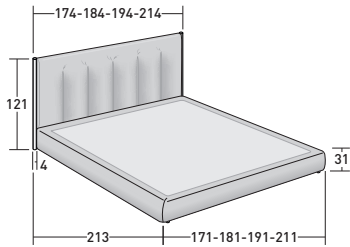

KOI

design Carlo Colombo
2019

A double-size bed with clean, sharp lines; it immediately suggests the idea of discreetly charming, and not ostentatious, luxury.

The original and architectonic shape of the headboard, framed by the eye-catching metal structure that continues downwards to form the feet, is softened by the fabric that has been skilfully stitched with vertical quilting. This decorative addition appears to elongate the bed and contributes to the creation of a design that is welcoming and sophisticated. Available in the double-size version; it can be supplied with a slatted base, a storage base, a slatted base with electric movements, and the Leonardo base.

OUTER SIZES
BASES AND MATTRESS SUPPORT

SIZE IN CM.

BOX-SPRING BASE LEONARDO

STORAGE BASE
ADJUSTABLE SLATTED BASE

BASE H25
ADJUSTABLE SLATTED BASE
ELECTRICALLY POWERED ADJUSTABLE SLATS