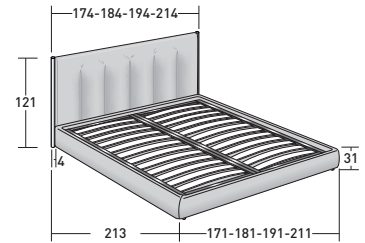

KOI

design Carlo Colombo
2019

A double-size bed with clean, sharp lines; it immediately suggests the idea of discreetly charming, and not ostentatious, luxury.

The original and architectonic shape of the headboard, framed by the eye-catching metal structure that continues downwards to form the feet, is softened by the fabric that has been skilfully stitched with vertical quilting. This decorative addition appears to elongate the bed and contributes to the creation of a design that is welcoming and sophisticated. Available in the double-size version; it can be supplied with a slatted base, a storage base, a slatted base with electric movements, and the Leonardo base.

OUTER SIZES
BASES AND MATTRESS SUPPORT

SIZE IN CM.

BOX-SPRING BASE LEONARDO

STORAGE BASE
ADJUSTABLE SLATTED BASE

BASE H25
ADJUSTABLE SLATTED BASE
ELECTRICALLY POWERED ADJUSTABLE SLATS