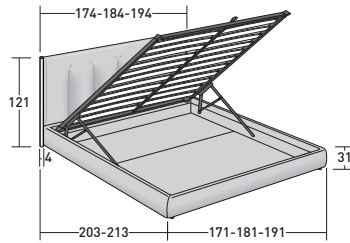

KOI

design Carlo Colombo
2019

A double-size bed with clean, sharp lines; it immediately suggests the idea of discreetly charming, and not ostentatious, luxury.

The original and architectonic shape of the headboard, framed by the eye-catching metal structure that continues downwards to form the feet, is softened by the fabric that has been skilfully stitched with vertical quilting. This decorative addition appears to elongate the bed and contributes to the creation of a design that is welcoming and sophisticated. Available in the double-size version; it can be supplied with a slatted base, a storage base, a slatted base with electric movements, and the Leonardo base.

OUTER SIZES
BASES AND MATTRESS SUPPORT

SIZE IN CM.

BOX-SPRING BASE LEONARDO

STORAGE BASE
ADJUSTABLE SLATTED BASE

BASE H25
ADJUSTABLE SLATTED BASE
ELECTRICALLY POWERED ADJUSTABLE SLATS